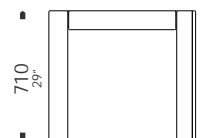

key features

- _100% Recyclable
- _hardwearing and durable
- _100% UV resistant interior/exterior
- _available in two sizes

Standard Available Colours: White

Dining Table Small

Dining Table Large

1/66 McLachlan Street
Fortitude Valley Q 4006
P +61 7 3257 2822
F +61 7 3257 2844
www.luxxbox.com
info@luxxbox.com