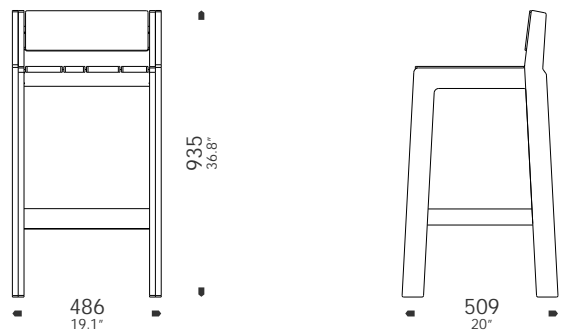

key features

- _100% Recyclable
- _hardwearing and durable
- _100% UV resistant interior/exterior
- _available in two heights

Standard Available Colours: White

Bar Stool 650

Bar stool 750

1/66 McLachlan Street
Fortitude Valley Q 4006
P +61 7 3257 2822
F +61 7 3257 2844
www.luxxbox.com
info@luxxbox.com