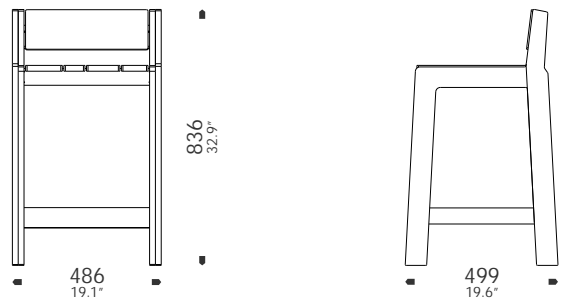

key features

- _100% Recyclable
- _hardwearing and durable
- _100% UV resistant interior/exterior
- _available in two heights

Standard Available Colours: White

Bar Stool 650

Bar stool 750

1/66 McLachlan Street
Fortitude Valley Q 4006
P +61 7 3257 2822
F +61 7 3257 2844
www.luxxbox.com
info@luxxbox.com