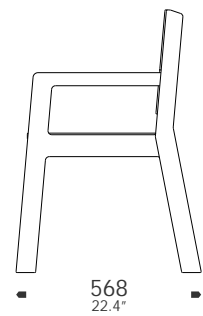

key features

- _100% Recyclable
- _hardwearing and durable
- _100% UV resistant interior/exterior
- _available with or without arms

Standard Available Colours: ☐ White

With arms