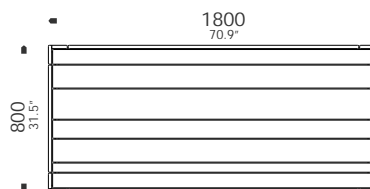

key features

- _100% Recyclable
- _hardwearing and durable
- _100% UV resistant interior/exterior
- _available in two sizes

Standard Available Colours: White

Dining Table Small

Dining Table Large

1/66 McLachlan Street
Fortitude Valley Q 4006
P +61 7 3257 2822
F +61 7 3257 2844
www.luxxbox.com
info@luxxbox.com