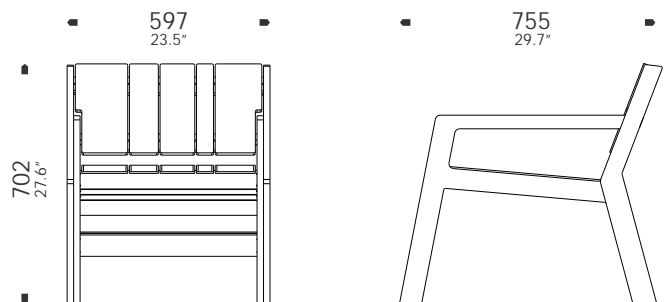

1/66 McLachlan Street
Fortitude Valley Q 4006
P +61 7 3257 2822
F +61 7 3257 2844
www.luxxbox.com
info@luxxbox.com