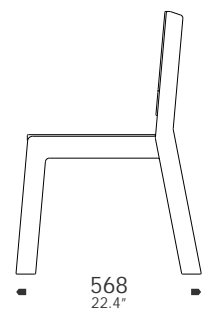

Calcium

Dining Chair

Calcium Dining Chair

The new Calcium furniture collection by Luxxbox. You're just as likely run shoulders with the likes of this pedigree suite on the first class sun deck of a transatlantic ocean liner as you are to find them racked up beside the backyard pool on a Saturday afternoon. Like a tasty mint straight out of the wrapper, the crisp, pure lines of the new Calcium range will inject a refreshing blast of cool into any space, indoors or out.

key features

- _100% Recyclable
- _hardwearing and durable
- _100% UV resistant interior/exterior
- _available with or without arms

Standard Available Colours: ☐ White

Without arms

1/66 McLachlan Street
Fortitude Valley Q 4006
P +61 7 3257 2822
F +61 7 3257 2844
www.luxxbox.com
info@luxxbox.com