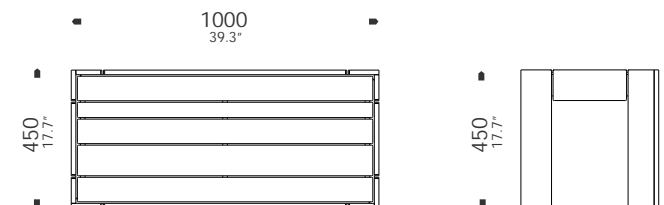

key features

- _100% Recyclable
- _hardwearing and durable
- _100% UV resistant interior/exterior
- _available in two sizes

Standard Available Colours: White

Low Side Table - Square

Low Side Table - Rectangle