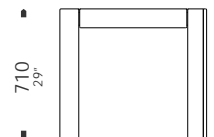

key features

- _100% Recyclable
- _hardwearing and durable
- _100% UV resistant interior/exterior
- _available in two sizes

Standard Available Colours: White

Dining Table Small

Dining Table Large

1/66 McLachlan Street
Fortitude Valley Q 4006
P +61 7 3257 2822
F +61 7 3257 2844
www.luxxbox.com
info@luxxbox.com