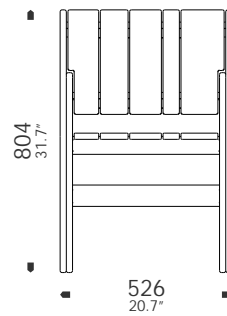

key features

- _100% Recyclable
- _hardwearing and durable
- _100% UV resistant interior/exterior
- _available with or without arms

Standard Available Colours: ☐ White

With arms