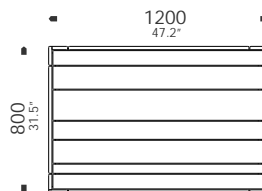

Dining Table Small