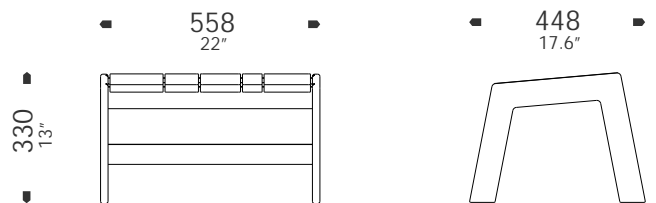

1/66 McLachlan Street
Fortitude Valley Q 4006
P +61 7 3257 2822
F +61 7 3257 2844
www.luxxbox.com
info@luxxbox.com