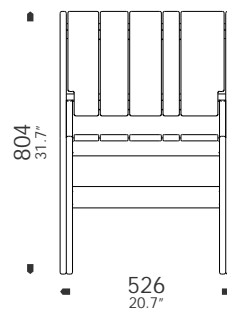

Without arms